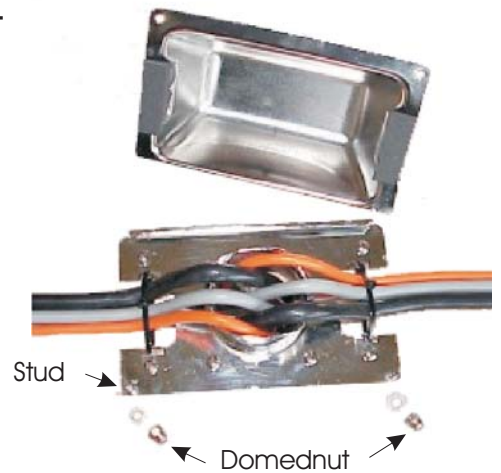

DECK PORTAL FOR CABLES

CABLEPORT TYPE 12

On thousands of
boat-decks
around
the
world

For safe and watertight cable passage through boat deck etc.

All electric connections under deck

Easy to open when changes to cable wiring is required.

No silicone or chemical sealant required after installation.

Does not catch rigging or ropes.

Can be stood upon

Manufactured of polished stainless steel
DIN (17440)

Measures: 160 x 100 x 45 mm.

Patent

Installation Alternatives

Alt. A
Up to 6
cables
Ø 12 mm

Alt. B
with
obstruction
e.g.
Bulkhead

ELVABRO AB

www.elvabro.com

Bäcksins Väg 8 S-424 38 AGNESBERG SWEDEN

Phone: Nat 031-330 50 21 Fax: Nat 031-330 92 41
Int +46 31 330 09 20 Fax: +46 31 330 92 41