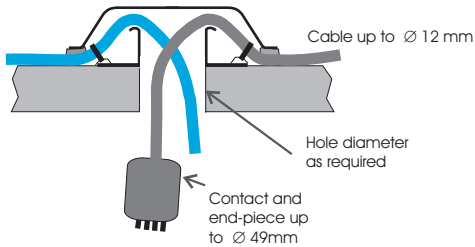

DECK PORTAL FOR CABLES

CABLEPORT TYPE 12

On thousands of
boat-decks
around
the
world

For safe and watertight cable passage through boat deck etc.

All electric connections under deck

Easy to open when changes to cable wiring is required.

No silicone or chemical sealant required after installation.

Does not catch rigging or ropes.

Can be stood upon

Manufactured of polished stainless steel
DIN (17440)

Measures: 160 x 100 x 45 mm.

Patent

Installation Alternatives

Alt. A
Up to 6
cables
Ø 12 mm

Alt. B
with
obstruction
e.g.
Bulkhead

ELVABRO AB

www.elvabro.com

Bäcksins Väg 8 S-424 38 AGNESBERG SWEDEN

Phone: Nat 031-330 50 21 Fax: Nat 031-330 92 41
Int +46 31 330 09 20 Fax: +46 31 330 92 41