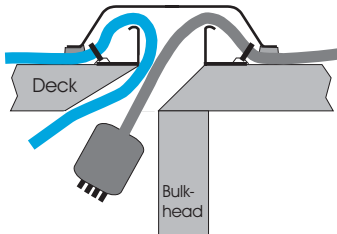

Alt. B
with
obstruction
e.g.
Bulkhead