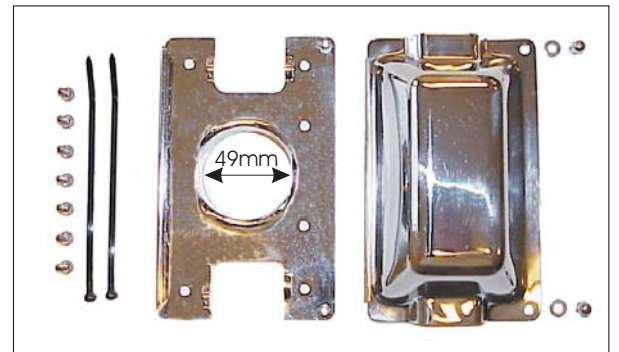

DECK PORTAL FOR CABLES

CABLEPORT TYPE 12

On thousands of
boat-decks
around
the
world

For safe and watertight cable passage through boat deck etc.

All electric connections under deck

Easy to open when changes to cable wiring is required.

No silicone or chemical sealant required after installation.

Does not catch rigging or ropes.

Can be stood upon

Manufactured of polished stainless steel
DIN (17440)

Measures: 160 x 100 x 45 mm.

Patent

Installation Alternatives

Alt. A
Up to 6
cables
Ø 12 mm

Alt. B
with
obstruction
e.g.
Bulkhead

ELVABRO AB

www.elvabro.com

Bäcksins Väg 8 S-424 38 AGNESBERG SWEDEN

Phone: Nat 031-330 50 21 Fax: Nat 031-330 92 41
Int +46 31 330 09 20 Fax: +46 31 330 92 41